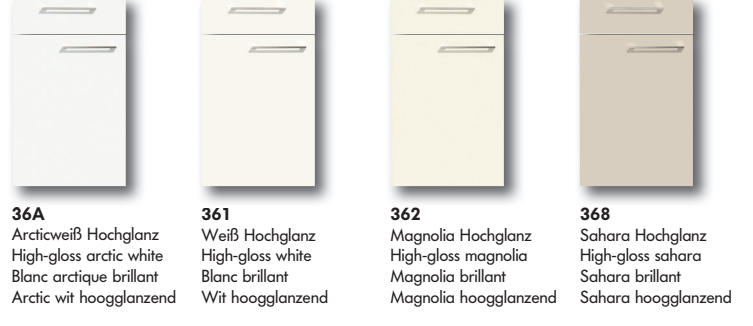

LUX / PG 2

MATRIXART

FOCUS / PG 3