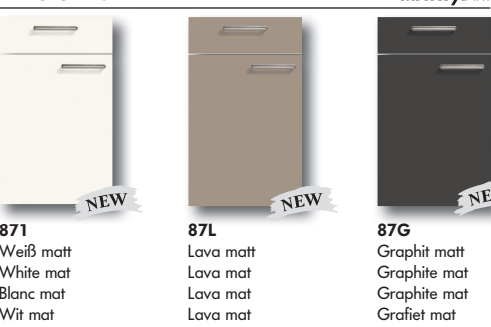

VELLUTO / PG 2

- **871** Weiß matt
  White mat
  Blanc mat
  Wit mat
- **87L** Lava matt
  Lava mat
  Lava mat
  Lava mat
- **87G** Graphit matt
  Graphite mat
  Graphite mat
  Grafiet mat

MATRIXART

- **87G** Graphit matt
  Graphite mat
  Graphite mat
  Grafiet mat