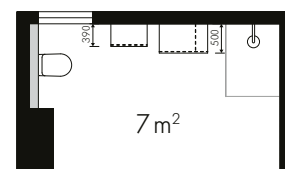

Bathroom idea **SOFT LACK** A TOUCH DIFFERENT

This bathroom idea impresses in all sorts of ways. Starting with look: the on-trend SOFT LACK genuine lacquer front in black green harmonises perfectly with the washstand top and panel shelf in oak barriqué. In spite of only a few items of furniture, there is no compromising on functionality either: it has even been possible to integrate a laundry unit.