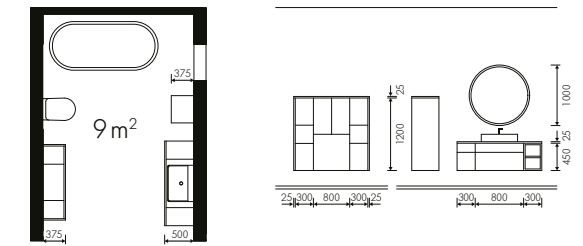

- 1 - Black details such as the mixer tap and handles add a stylish accent.
- 2 - Cabinet and shelf element combination: a room highlight, that harmoniously combines order and design.
- 3 - This bathroom is complemented by cabinets with illuminated shelves that offer plenty of storage space.

Bathroom idea **PLUS**

MODERN ELEGANCE MEETS FUNCTIONALITY

For a stylish and functional bathroom, we recommend this design with fronts in PLUS graphite soft mat, combined with a washbasin top in volcanic oak. The combination offers an elegant balance of modern aesthetics and natural warmth. A round, illuminated mirror adds a touch of modernity and creates a pleasant atmosphere thanks to Emotion lighting.