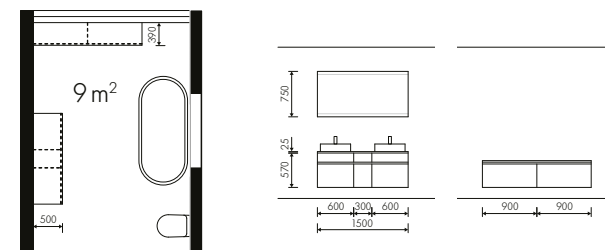

Whether in broad daylight or the depths of the night: The infinitely adjustable LED lighting system conjures the right mood whatever the moment.

2

Bathroom idea **NOVA LACK**

BRILLIANT PERFORMANCE WITH STAYING POWER

High-quality materials are the basis for consistently reduced bathrooms. This makes the NOVA LACK genuine lacquer fronts in high-gloss night black an ideal component. The illuminated MatrixArt finger pull replaces classic handles throughout. Reduced looks like this! Complemented with plain white and wood decor washstand top in bough oak platinum, this creates a contrasting haven of well-being with loft character.

1. 1 - The drawers and pull-outs on the washstand base units provide plenty of storage space.
2. 2 - The mat taps pick up on the predominant colour shade.
3. 3 - Particularly high-quality look: visible carcass sides lacquered in front colour.

3