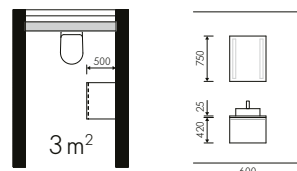

FROM BIG TO SMALL, YOU CAN HAVE IT ALL

High-end bathroom furniture and great design – to many, this immediately conjure images of the luxury bathroom in a spacious urban villa. But even in the smallest of bathrooms – the guest toilet – you can create a new atmosphere in hardly any time at all. Design family bathrooms that leave you wanting for nothing and pamper the soul with every day that passes. There's the right solution for virtually any space. Try it out for yourself.

1. 1 - A small, accomplished guest toilet gains from high-quality furniture.
2. 2 - A few, cleverly chosen items of furniture create plenty of storage space and an atmosphere that makes you feel welcome. Genuine lacquer surfaces and the combination of round and square components are the mark of modern bathroom design.
3. 3 - The charm of a period building is underscored with modern bathroom furniture and versatile lighting. The washstand with uninterrupted, end-to-end top and two basins gives you so much storage space that you can opt for a free-standing bathtub and position wherever you choose.