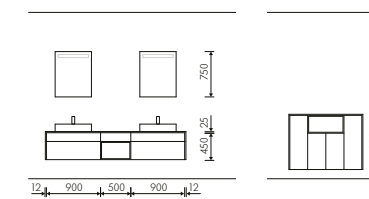

- 1 - Elegant washstand with trendy mixer tap in black mat.
- 2 - Black plinth feet as an alternative to the wall-mounted solution.

Bathroom idea **NOVA LACK**

UNDERSTATED ELEGANCE WITH CLEAN LINES

The combination of NOVA LACK in high-gloss white with light wood decor in natural bough oak makes every bathroom an inviting haven of well-being. The washstand not only provides plenty of storage in the drawers but also in the 90 cm wide pull-outs. The additional cabinets feature clever details, such as remote-controlled lighting elements and open shelves. A bathroom for fresh minds!