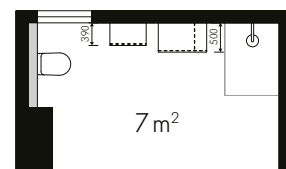

FROM BIG TO SMALL, YOU CAN HAVE IT ALL

High-end bathroom furniture and great design – to many, this immediately conjure images of the luxury bathroom in a spacious urban villa. But even in the smallest of bathrooms – the guest toilet – you can create a new atmosphere in hardly any time at all. Design family bathrooms that leave you wanting for nothing and pamper the soul with every day that passes. There's the right solution for virtually any space. Try it out for yourself.

1. 1 - A small, accomplished guest toilet gains from high-quality furniture.
2. 2 - A few, cleverly chosen items of furniture create plenty of storage space and an atmosphere that makes you feel welcome. Genuine lacquer surfaces and the combination of round and square components are the mark of modern bathroom design.
3. 3 - The charm of a period building is underscored with modern bathroom furniture and versatile lighting. The washstand with uninterrupted, end-to-end top and two basins gives you so much storage space that you can opt for a free-standing bathtub and position wherever you choose.