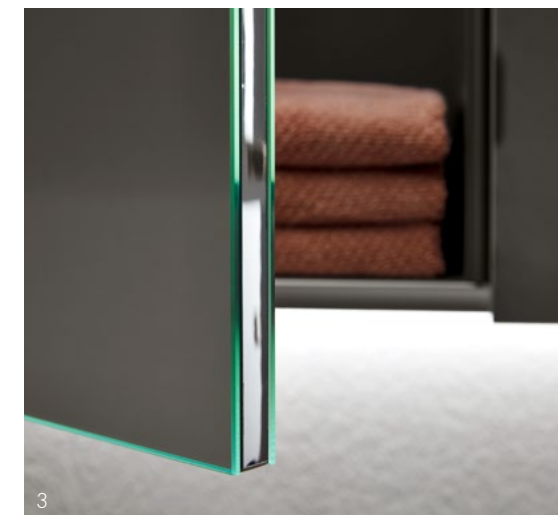

Bathroom idea **SOFT LACK**

NO-FUSS DESIGN PACKED WITH DETAILS

The SOFT LACK genuine lacquer fronts in graphite soft mat harmonise perfectly with open shelf element and washstand top in rustic wild oak. The cabinet and shelf element combination comes with an astonishing amount of storage space. Open shelves provide an additional place for all kinds of favourite pieces and decorative items. Unassuming at first sight, extremely clever at second!

Bathroom components featured: Front SOFT LACK 767 – genuine lacquer in graphite soft mat · Handle trim in metal look (G560) · Carease in graphite (GTD) · 25 mm washstand top in rustic wild oak (E28) · Mirror cabinet with Emotion lighting

- 1 - Cabinet and shelf element combination with plenty of hidden storage space.
- 2 - Rustic wild oak decor is reflected in shelf element and washstand top.

- 3 - Practical detail: doors mirrored on both sides.
- 4 - The handle trim in metal look makes a feature on the washstand's soft mat fronts.