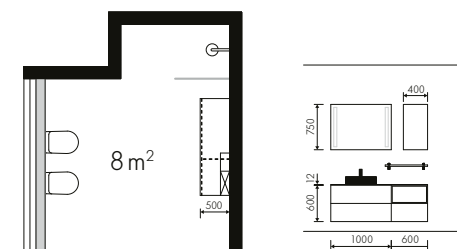

Bathroom idea **STONE**
**AS IF CARVED IN STONE:
A BATHROOM WITH AN
IRRESISTIBLE TOUCH**

Nothing is as natural-looking as the original. A belief that is altogether justified – except perhaps for **STONE**: the exceptionally authentic feel of this front gives the perfect illusion of being real concrete. In the composition shown here, combining it with black, e.g. on the washstand and handle trim, delivers the necessary contrast. Emotion lighting on the mirror – and indirectly below the wall cabinet – complement this bathroom concept.