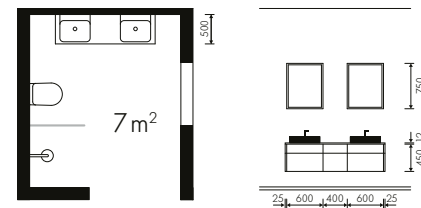

Bathroom idea **ARTLINE**
PERFECTLY ON TRACK!

Discover the calming elegance of our bathroom furniture: grooved fronts of the ARTLINE in Stripe wood crema, combined with elegant black details such as handle trims, washstand top and tap, create a space of calm and relaxation. A refuge that radiates warmth and turns every day into a moment of relaxation.

- 1 - The LED lighting integrated into the rear wall of the cabinet creates elegant highlights and atmosphere.
- 2 - The mirror with LED lighting also consistently black accents are also used consistently.
- 3 - The side panels are also supplied with a grooved surface.

Bathroom components featured: Front ARTLINE 546 – Stripe wood crema · Handle trim in black (G561) · Carcase in quartz grey (QGD) · 25 mm end panels in Stripe wood crema (SCR) · 12 mm washstand top in black PRO (U23) · Mirror with Emotion lighting