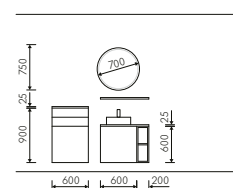

Bathroom idea **SOFT LACK** A TOUCH DIFFERENT

This bathroom idea impresses in all sorts of ways. Starting with look: the on-trend SOFT LACK genuine lacquer front in black green harmonises perfectly with the washstand top and panel shelf in oak barriqué. In spite of only a few items of furniture, there is no compromising on functionality either: it has even been possible to integrate a laundry unit.