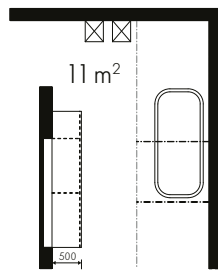

Bathroom idea **LUX**

PERFECTLY PLANNED TO THE VERY TOP

With the right bathroom furniture, rooms with sloping ceilings can take centre stage too: Despite relatively compact dimensions, the room has space for two full-size washbasins which provide ample storage space in the 90 cm wide and 45 cm high pull-outs. In selecting the materials, preference was given to high-gloss lacquered laminate in the form of LUX white. The slender supplementary cabinets give you plenty of storage for towels and cosmetics. We feel: putting your slant on things is always good.