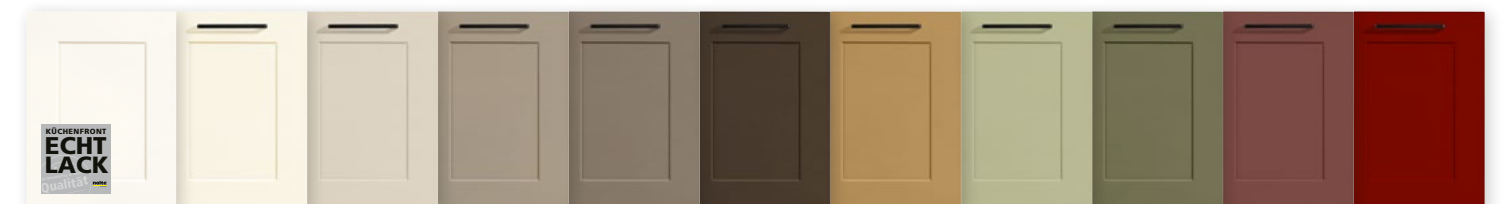

FRAME LACK

White soft mat Magnolia soft mat Sahara soft mat Lava soft mat Magma soft mat Sepia brown soft mat Caramel soft mat Avocado soft mat Olive soft mat Henna red soft mat Rose hip soft mat