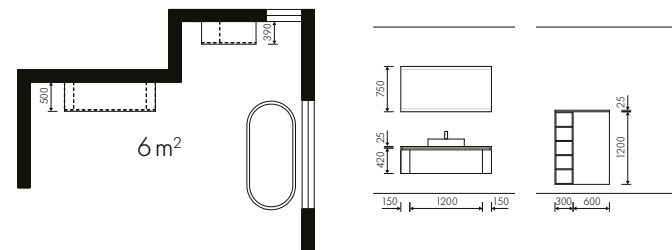

Bathroom idea **SOFT LACK**

COLOURS AND MATERIAL PERFECT BALANCED

This bathroom is particularly impressive in the way it shows you how to create a feel-good atmosphere with just a few simple ingredients: high-quality materials, such as **SOFT LACK** in lava, are accentuated by the black MatrixArt recessed handle profile with Emotion lighting. Add to this the washstand top in walnut cuba: voilà. A bathroom that speaks harmony with valuable details.

MATRIXART
by notte spa

Bathroom components featured: Front **SOFT LACK 76L** – genuine lacquer in lava soft mat - MatrixArt handleless with recessed handle profile in black (G591) and Emotion lighting - Carcase in sahara (SHD) with visible sides in lava soft mat (LML) - 25 mm washstand top in walnut cuba (A23) - Mirror with Emotion lighting, variable size

1. 1 - Black details, such as tap and washstand, make statements.
2. 2 - The lighting integrated in the mirror helps to create a warm and inviting ambience.