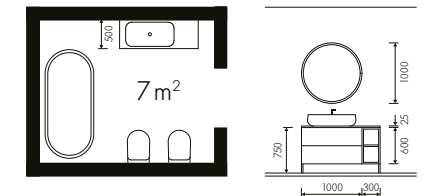

- 1 - Elegant washstand with trendy mixer tap in black mat.
- 2 - Black plinth feet as an alternative to the wall-mounted solution.