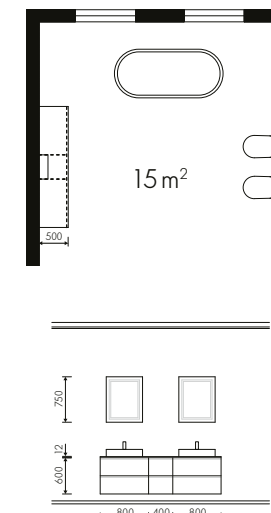

- 1 - The SIGMA LACK front has an integrated handle trim.
- 2 - You can display your favourite pieces on the wall clip-on shelves.
- 3 - The colour temperature of the wall mirror is easily changed by remote control.
- 4 - Two wash basins provide ample space.

Bathroom idea **SIGMA LACK**

ELEGANCE MEETS PERIOD CHARM

The white front with integrated handle trim makes a discreet entrance, leaving the centre stage to the washbasin in grey marble look. The clean-cut contours and mellow surfaces of SIGMA LACK give the room a contemporary, understated feel. Practical wall clip-on shelves add to storage space. Yet deliberately staged, they also double up as decoration.