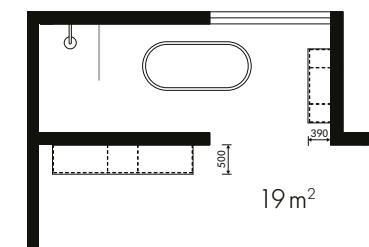

- 1 - Matching additional cabinets with open compartments and integrated lighting.
- 2 - Perfection both inside and out: the natural bough oak carcass decor continues through on the inside of the unit.
- 3 - Loads of storage space in the 90 cm wide drawers and pull-outs.