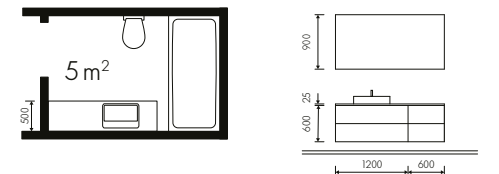

Bathroom components featured: Front SOFT LACK 763 – genuine lacquer in platinum grey soft mat · Handle trim in stainless steel look (G560) · Carcase in platinum grey (PGD) · 25 mm washstand in cement agate grey (Z13) · Mirror with indirect Emotion lighting

Bathroom idea **SOFT LACK**

TIMELESS AND STRAIGHTFORWARD

This timeless and straightforward bathroom design, with genuine lacquer fronts in SOFT LACK platinum grey soft mat, a washstand top in cement agate grey and handle trims in stainless steel look, stands for simple elegance and modern functionality. Ideal for anyone looking for a bathroom that remains stylish and appealing both today and in the future.

1. 1 - Indirect lighting creates a very special feel-good ambience in the bathroom too.
2. 2 - The washstand vanity units provide the space needed for storing all bathroom utensils while ensuring practical interior organisation.