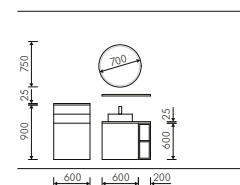

FROM BIG TO SMALL, YOU CAN HAVE IT ALL

High-end bathroom furniture and great design – to many, this immediately conjure images of the luxury bathroom in a spacious urban villa. But even in the smallest of bathrooms – the guest toilet – you can create a new atmosphere in hardly any time at all. Design family bathrooms that leave you wanting for nothing and pamper the soul with every day that passes. There's the right solution for virtually any space. Try it out for yourself.

1. 1 - A small, accomplished guest toilet gains from high-quality furniture.
2. 2 - A few, cleverly chosen items of furniture create plenty of storage space and an atmosphere that makes you feel welcome. Genuine lacquer surfaces and the combination of round and square components are the mark of modern bathroom design.
3. 3 - The charm of a period building is underscored with modern bathroom furniture and versatile lighting. The washstand with uninterrupted, end-to-end top and two basins gives you so much storage space that you can opt for a free-standing bathtub and position wherever you choose.