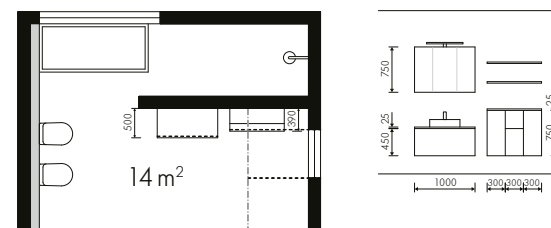

1 - Featured as standard, the sealing edge on the cabinets protects contents from dust and moisture.