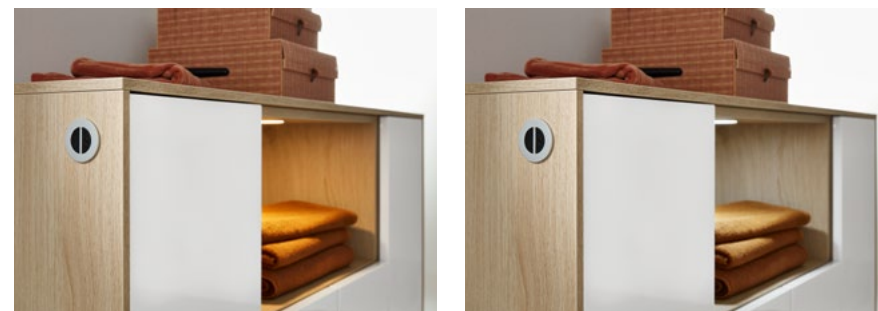

Brightness and colour temperature of the Emotion lighting in the open compartments is easily adjusted to suit your mood by remote control. It is also easy to install, e.g. in a side panel, where it always has its proper place.