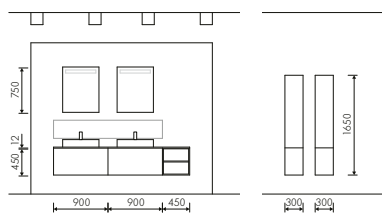

Bathroom idea **LUX**

PERFECTLY PLANNED TO THE VERY TOP

With the right bathroom furniture, rooms with sloping ceilings can take centre stage too: Despite relatively compact dimensions, the room has space for two full-size washbasins which provide ample storage space in the 90 cm wide and 45 cm high pull-outs. In selecting the materials, preference was given to high-gloss lacquered laminate in the form of LUX white. The slender supplementary cabinets give you plenty of storage for towels and cosmetics. We feel: putting your slant on things is always good.