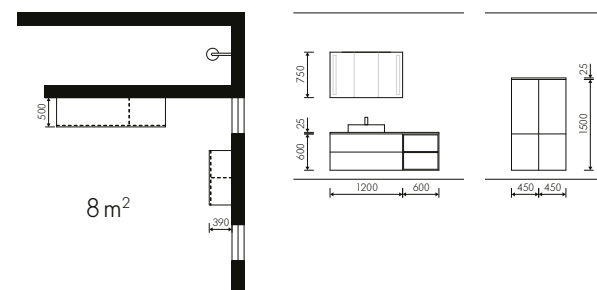

Bathroom idea **SOFT LACK**

NO-FUSS DESIGN PACKED WITH DETAILS

The SOFT LACK genuine lacquer fronts in graphite soft mat harmonise perfectly with open shelf element and washstand top in rustic wild oak. The cabinet and shelf element combination comes with an astonishing amount of storage space. Open shelves provide an additional place for all kinds of favourite pieces and decorative items. Unassuming at first sight, extremely clever at second!

Bathroom components featured: Front SOFT LACK 767 – genuine lacquer in graphite soft mat · Handle trim in metal look (G560) · Carease in graphite (GTD) · 25 mm washstand top in rustic wild oak (E28) · Mirror cabinet with Emotion lighting

- 1 - Cabinet and shelf element combination with plenty of hidden storage space.
- 2 - Rustic wild oak decor is reflected in shelf element and washstand top.

- 3 - Practical detail: doors mirrored on both sides.
- 4 - The handle trim in metal look makes a feature on the washstand's soft mat fronts.