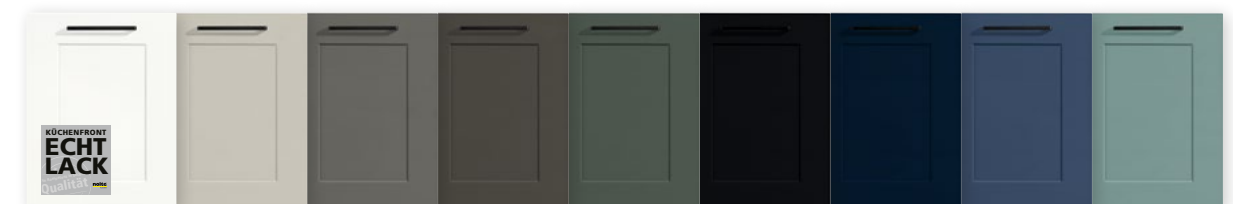

Arctic white soft mat Platinum grey soft mat Quartz grey soft mat Graphite soft mat Black green soft mat Black soft mat Deep blue soft mat Blueberry soft mat Opal soft mat