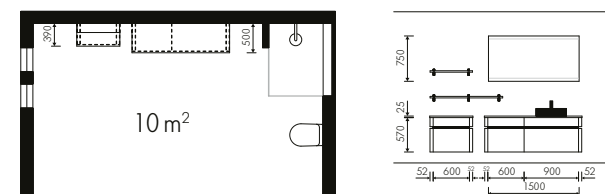

Bathroom idea **ARTWOOD**

WHEN NATURAL MEETS MODERN

This bathroom idea is brought alive from the interplay between the ARTWOOD rustic wood decor in oak ventura and elements in black, like washstand and tap. The illuminated MatrixArt recessed handle profile makes a subtle yet clear statement that expresses practical, modern design. All in all, this is a bathroom that invites you to stay and while away time.

1. 1 - Featured as standard with Nolte SPA: drawers below washbasins come with a cosmetics organiser with integrated U-bend cut-out.
2. 2 - Wall clip-on shelves in matching decor provide additional storage and display surfaces.
3. 3 - The illuminated MatrixArt recessed handle profile and matching side cladding provide a consistent look.