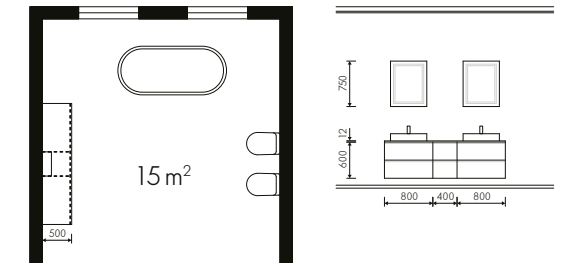

FROM BIG TO SMALL, YOU CAN HAVE IT ALL

High-end bathroom furniture and great design – to many, this immediately conjure images of the luxury bathroom in a spacious urban villa. But even in the smallest of bathrooms – the guest toilet – you can create a new atmosphere in hardly any time at all. Design family bathrooms that leave you wanting for nothing and pamper the soul with every day that passes. There's the right solution for virtually any space. Try it out for yourself.

1. 1 - A small, accomplished guest toilet gains from high-quality furniture.
2. 2 - A few, cleverly chosen items of furniture create plenty of storage space and an atmosphere that makes you feel welcome. Genuine lacquer surfaces and the combination of round and square components are the mark of modern bathroom design.
3. 3 - The charm of a period building is underscored with modern bathroom furniture and versatile lighting. The washstand with uninterrupted, end-to-end top and two basins gives you so much storage space that you can opt for a free-standing bathtub and position wherever you choose.