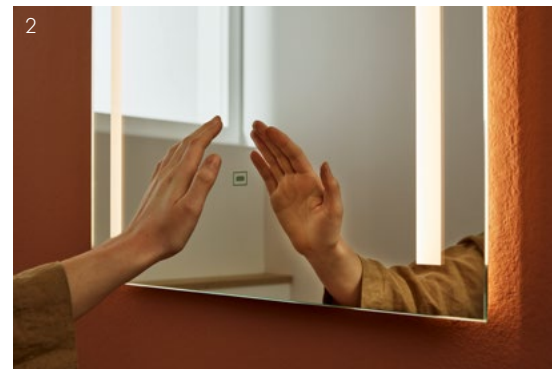

Bathroom idea **MANHATTAN**

ONLY THE BEST FOR GUESTS TOO

This guest bathroom impressively demonstrates that Nolte SPA not only lets you create spacious bathrooms but also the smallest of rooms: from towel holder to illuminated mirror with gesture control, the outfit is nothing short of perfect!