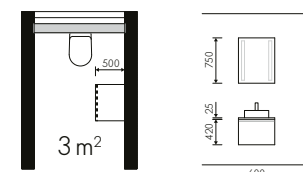

Bathroom idea **MANHATTAN**

ONLY THE BEST FOR GUESTS TOO

This guest bathroom impressively demonstrates that Nolte SPA not only lets you create spacious bathrooms but also the smallest of rooms: from towel holder to illuminated mirror with gesture control, the outfit is nothing short of perfect!