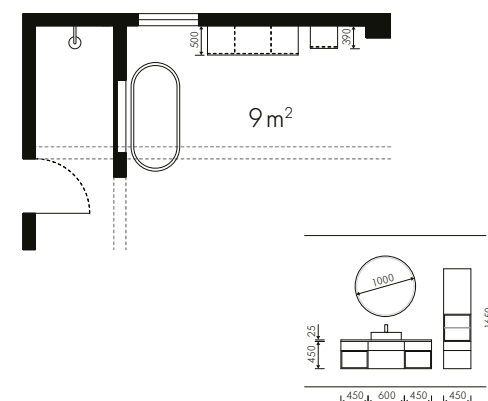

Bathroom idea **ARTWOOD**

THE ART OF A SIMPLY LOVELY BATHROOM

ARTWOOD looks warm and homely, particularly in natural bough oak decor – an effect that is further reinforced by the Emotion lighting on the mirror and in the open compartments. Accessories, like handles, tap and wall shelf holders in fashionable black, set the right tenor. A bathroom in which you will feel equally at ease out in the country as you will in the urban jungle.

- 1 - Illuminated open compartments give you indirect lighting.
- 2 - Practical inserts for all kinds of utensils keep drawers tidy.
- 3 - You can also fit deep pull-outs with the ideal organisational elements.