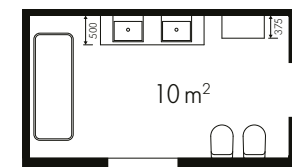

Bathroom idea **FRAME LACK**

TREND COLOR IN A STYLISH DESIGN

This spacious bathroom design combines elegant framed fronts in Black green with a handleless design for modern elegance and minimalism. The trendy color creates a calm atmosphere, while the clear design visually enlarges the room and ensures a tidy ambience. The design offers plenty of space for relaxation and integrated storage solutions, ideal for a contemporary, stylish bathroom.

MATRIXART
by **notte KÜCHEN**

Bathroom components featured: Front FRAME LACK A38 – genuine lacquer in black green soft mat · MatrixArt handleless with recessed handle profile in black (G591) and Emotion lighting · Carcase in graphite (GTD) with visible sides in genuine lacquer in black green soft mat (LM8) · 25 mm washstand top in oak barriqué (E35) · Mirror with Emotion lighting

1. 1 - The recessed handle profiles set your bathroom thanks to integrated Emotion lighting impressively in scene.
2. 2 - This cabinet and shelf element combination with integrated side lighting creates storage space and ambience at the same time.