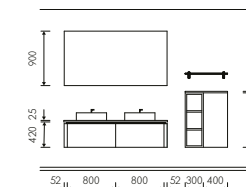

Bathroom idea **FRAME LACK**

TREND COLOR IN A STYLISH DESIGN

This spacious bathroom design combines elegant framed fronts in Black green with a handleless design for modern elegance and minimalism. The trendy color creates a calm atmosphere, while the clear design visually enlarges the room and ensures a tidy ambience. The design offers plenty of space for relaxation and integrated storage solutions, ideal for a contemporary, stylish bathroom.

MATRIXART
by **notte KÜCHEN**

Bathroom components featured: Front FRAME LACK A38 – genuine lacquer in black green soft mat · MatrixArt handleless with recessed handle profile in black (G591) and Emotion lighting · Carcase in graphite (GTD) with visible sides in genuine lacquer in black green soft mat (LM8) · 25 mm washstand top in oak barriqué (E35) · Mirror with Emotion lighting

1. 1 - The recessed handle profiles set your bathroom thanks to integrated Emotion lighting impressively in scene.
2. 2 - This cabinet and shelf element combination with integrated side lighting creates storage space and ambience at the same time.